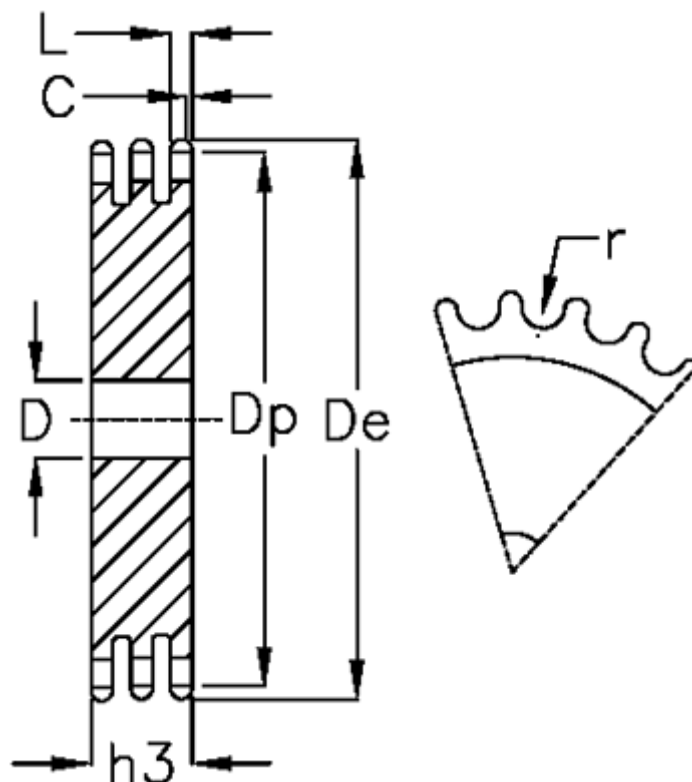

Article number: 616023007044

Description: Plate wheel 12 B-3 Z=44 triplex

Measures

C = 2

D = 25

De = 276.5

Dp = 267.03

For chain size = 3/4 x 7/16

For chain type = 12 B-3

h3 = 49.8

L = 10.8

Number of teeth = 44

r = 12.07